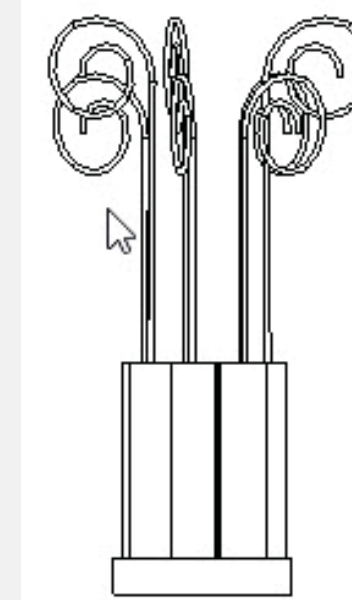

Forest Burst of Light

UNIVERSITY OF MINNESOTA

GROOVY STUFF
OUR BUSINESS IS GROWING SUSTAINABLE

PLAN VIEW

SIDE VIEW

AXONOMETRIC

CONCEPT STATEMENT

The rustic, organic, and playful ambient lights design inspiration comes from northern Minnesota's forests. Light shines between the cylindrical tree arrangement mimicking the sun rays bursting through trees in a forest. Whimsical wire tops the tree playfully impersonating the organic branches of trees. The sliced wood base is strong and grounded imitating a forest floor that holds the roots in place.