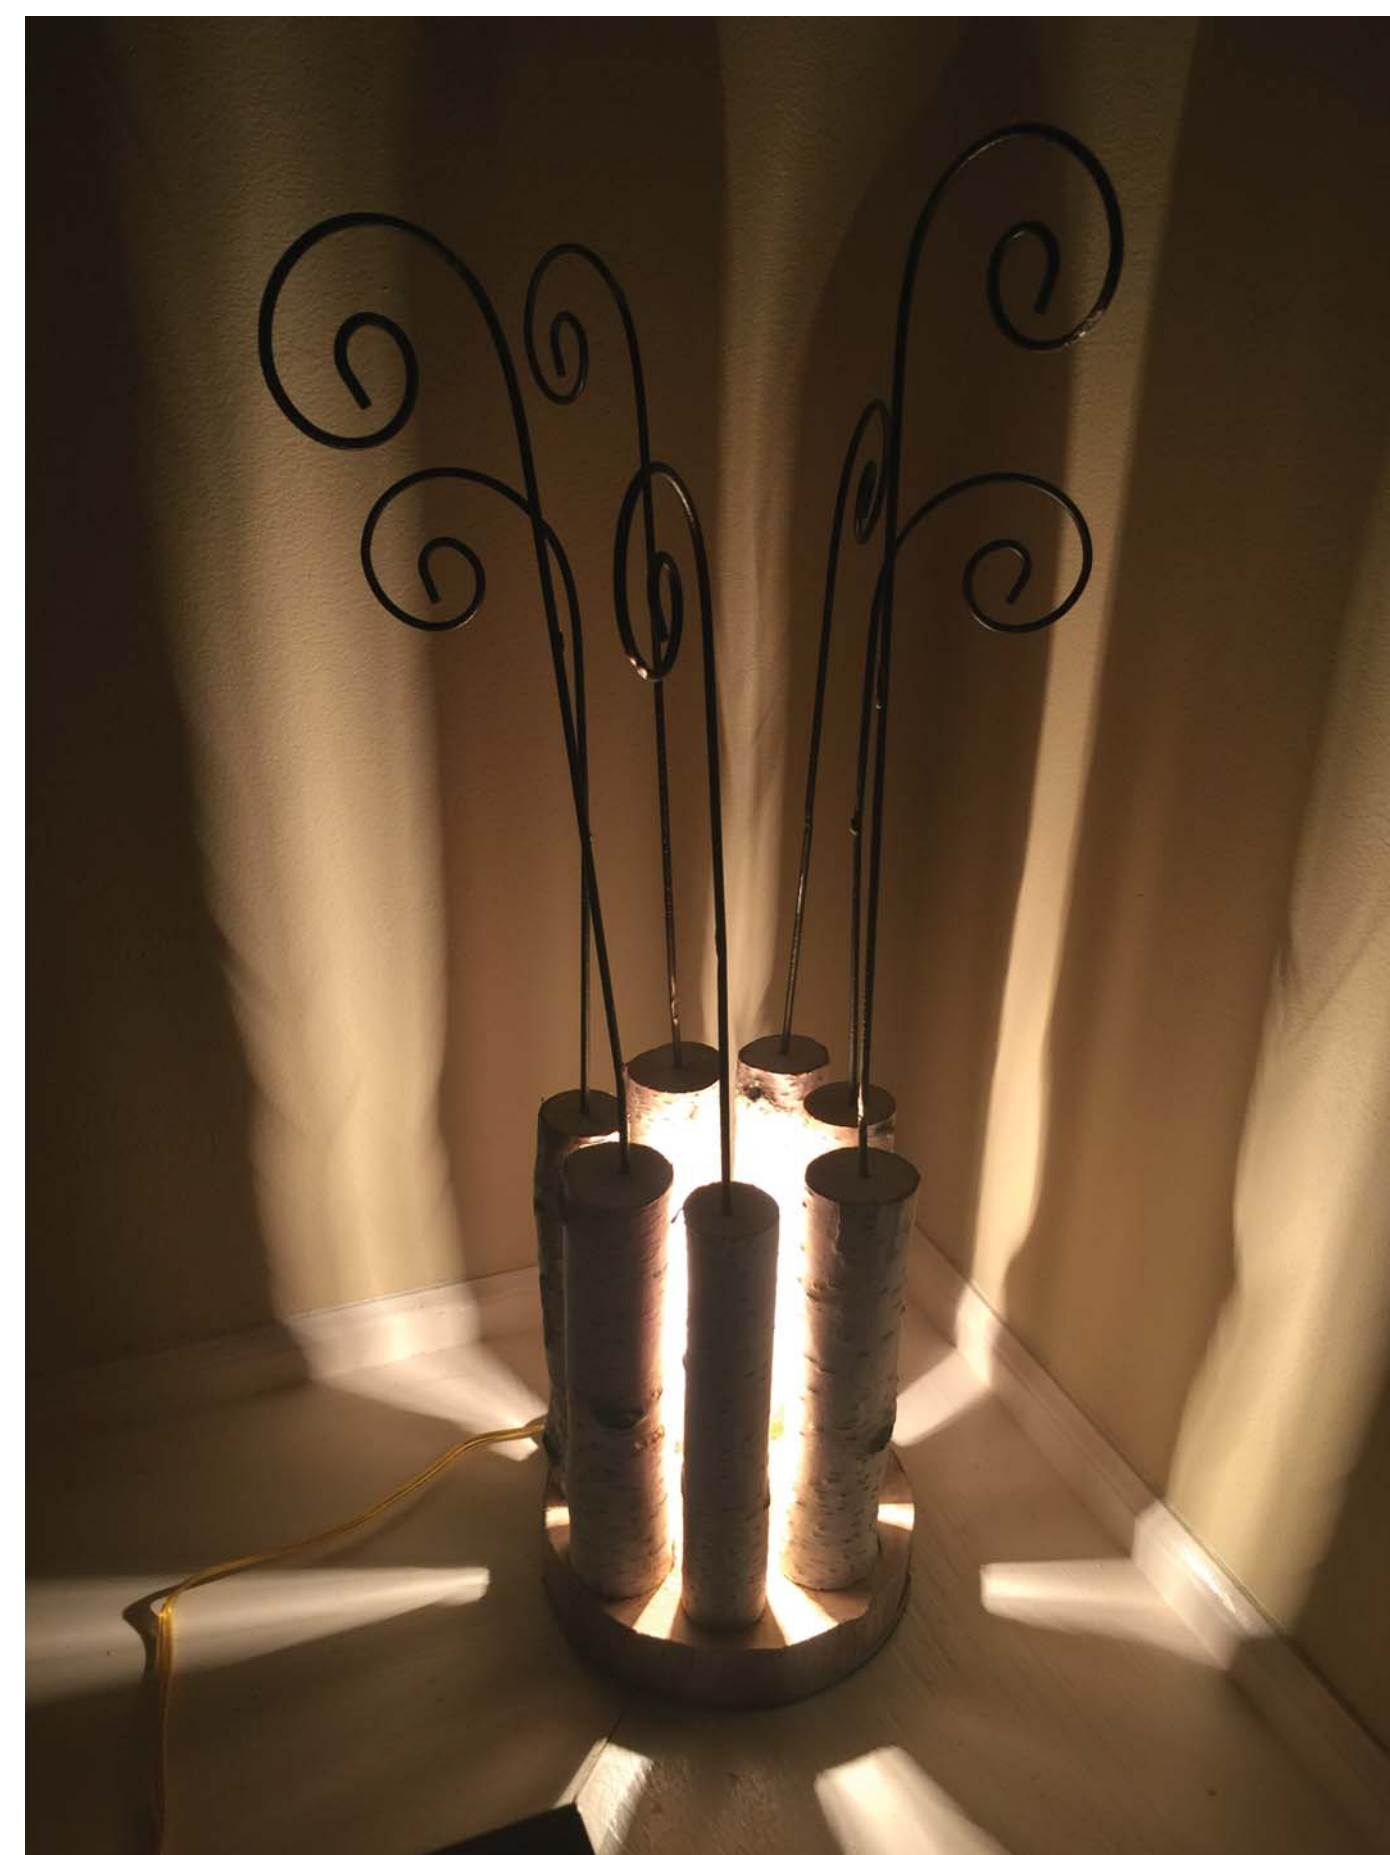

Forest Burst of Light

UNIVERSITY OF MINNESOTA

GROOVY STUFF
OUR BUSINESS IS GROWING SUSTAINABLE

PLAN VIEW

SIDE VIEW

AXONOMETRIC

CONCEPT STATEMENT

The rustic, organic, and playful ambient lights design inspiration comes from northern Minnesota's forests. Light shines between the cylindrical tree arrangement mimicking the sun rays bursting through trees in a forest. Whimsical wire tops the tree playfully impersonating the organic branches of trees. The sliced wood base is strong and grounded imitating a forest floor that holds the roots in place.